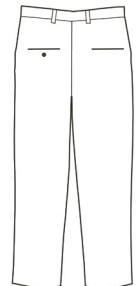

Men's Polyester Pleated Pant Style 2695

Product Information:

- 100% Polyester, 10/10.5 oz. wt.
- Rubberized waistband
- Hook and eye closure with brass zipper
- Two front and back pockets
- Machine washable
- Talls available
- Sizes: 28 – 54

Product Measurements

Sizes	28	30	32	34	36	38	40	42	44	46	48	50	52	54
Waist	28	30	32	34	36	38	40	42	44	46	48	50	52	54
Inseam	35 ^{1/2}	35 ^{1/2}	35 ^{1/2}	35 ^{1/2}	35 ^{1/2}	35 ^{1/2}	35 ^{1/2}	35 ^{1/2}	38 ^{1/2}	38 ^{1/2}	38 ^{1/2}	38 ^{1/2}	38 ^{1/2}	38 ^{1/2}